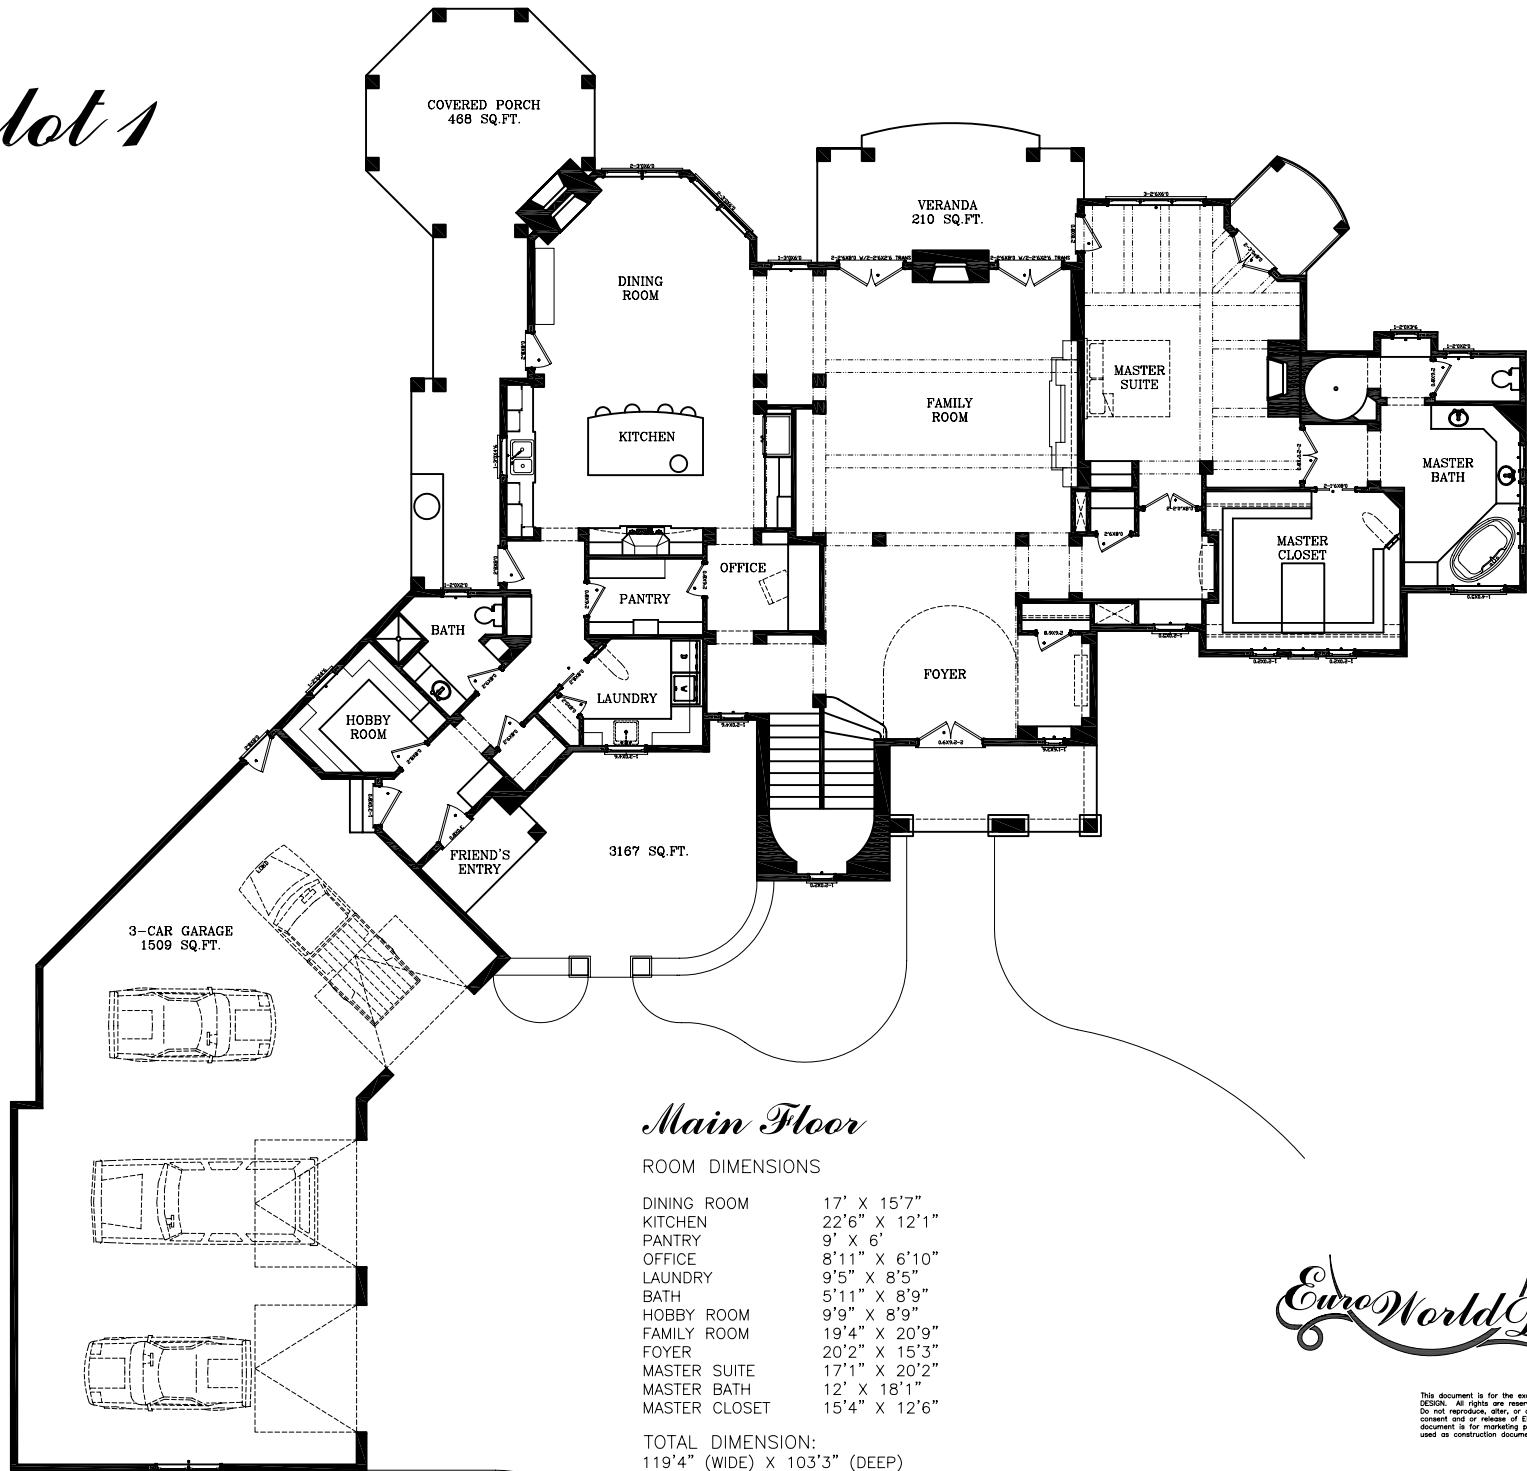

Parcel 1

Main Floor

ROOM DIMENSIONS

DINING ROOM	17' X 15'7"
KITCHEN	22'6" X 12'1"
PANTRY	9' X 6'
OFFICE	8'11" X 6'10"
LAUNDRY	9'5" X 8'5"
BATH	5'11" X 8'9"
HOBBY ROOM	9'9" X 8'9"
FAMILY ROOM	19'4" X 20'9"
FOYER	20'2" X 15'3"
MASTER SUITE	17'1" X 20'2"
MASTER BATH	12' X 18'1"
MASTER CLOSET	15'4" X 12'6"

TOTAL DIMENSION:
119'4" (WIDE) X 103'3" (DEEP)

EuroWorldDesign