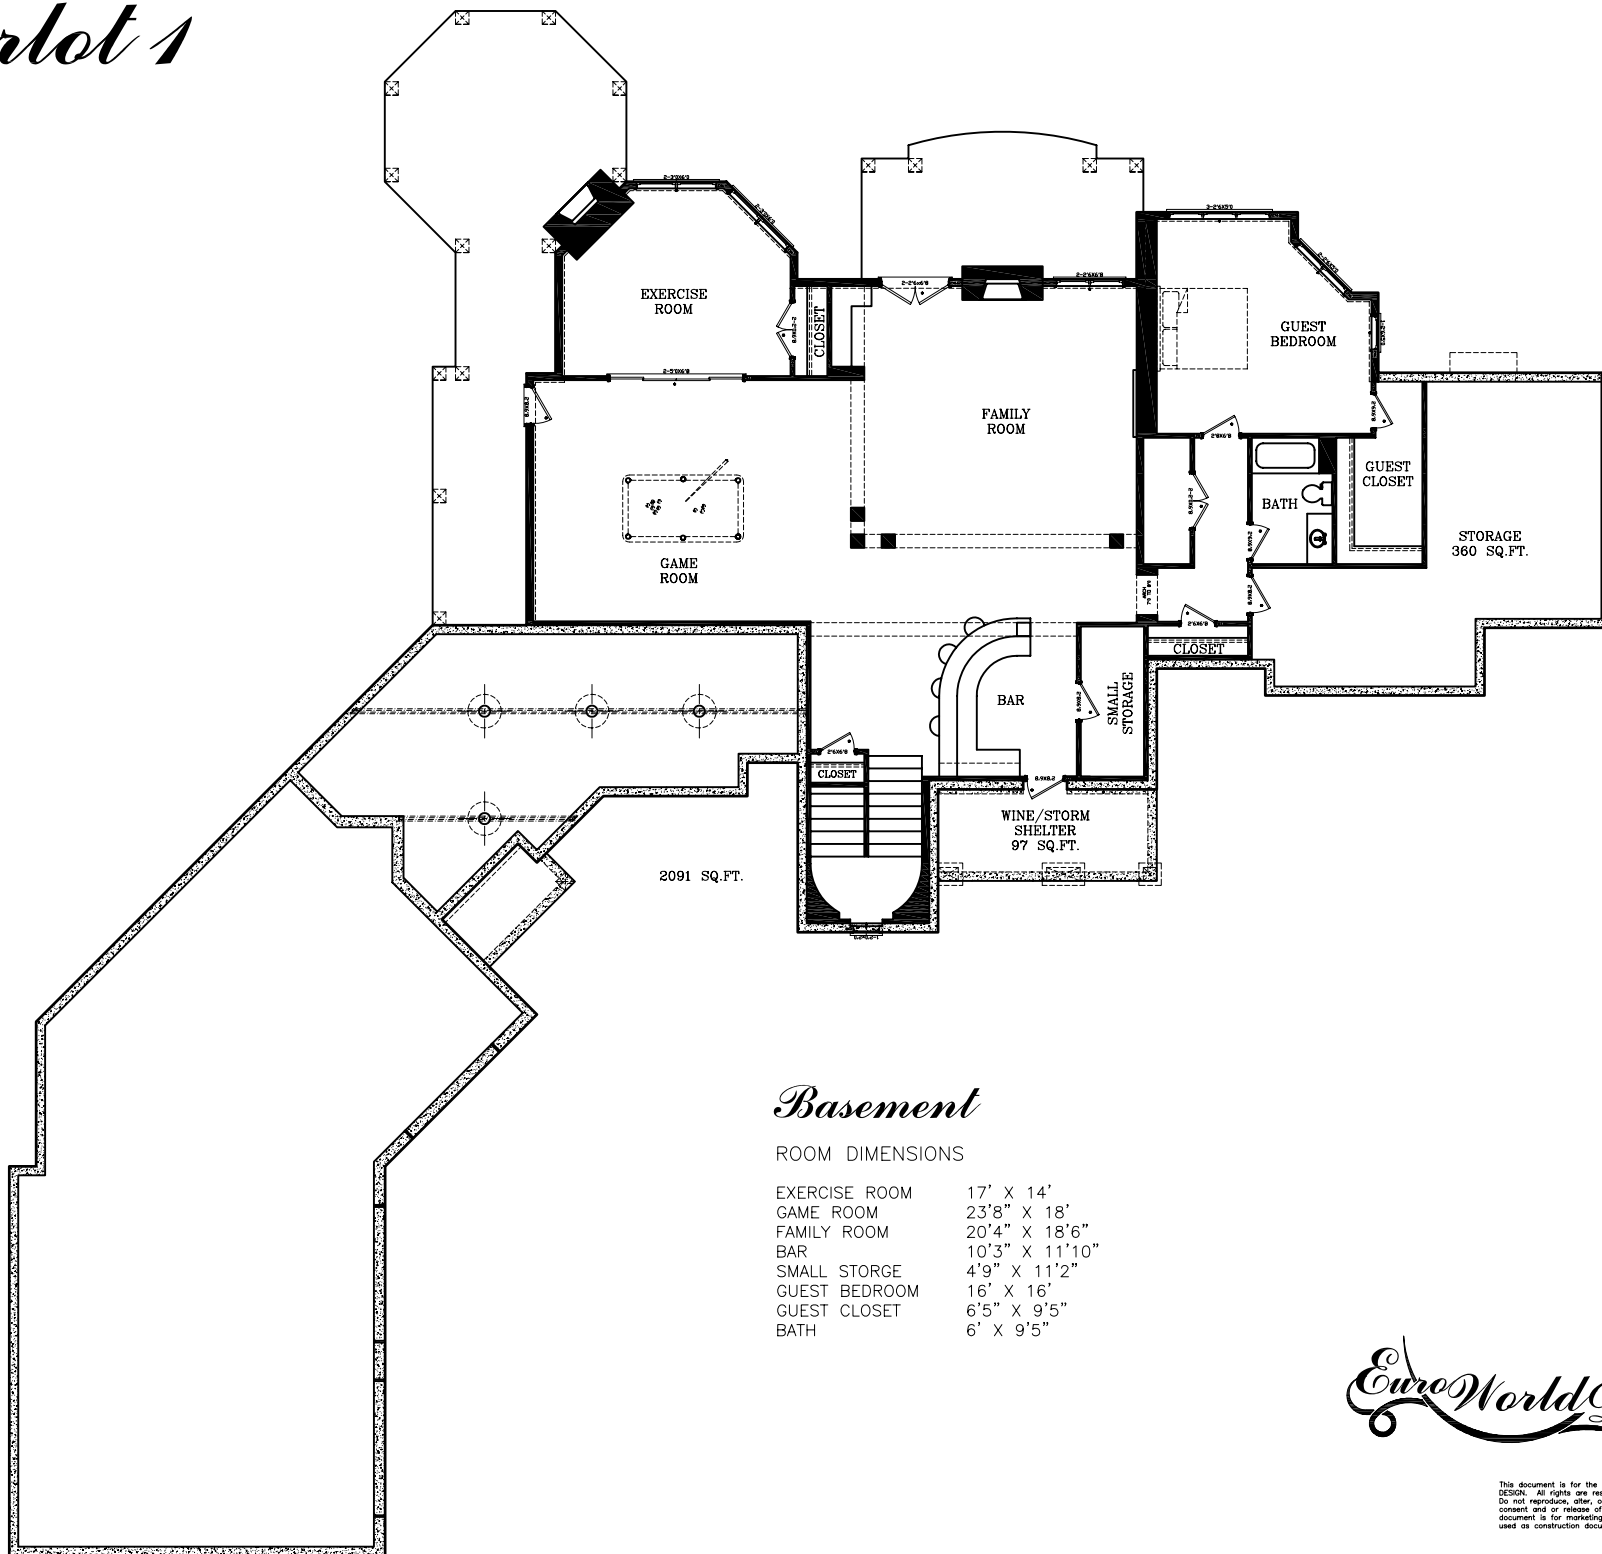

Parlot 1

Basement

ROOM DIMENSIONS

EXERCISE ROOM	17' X 14'
GAME ROOM	23'8" X 18'
FAMILY ROOM	20'4" X 18'6"
BAR	10'3" X 11'10"
SMALL STORAGE	4'9" X 11'2"
GUEST BEDROOM	16' X 16'
GUEST CLOSET	6'5" X 9'5"
BATH	6' X 9'5"

EuroWorldDesign