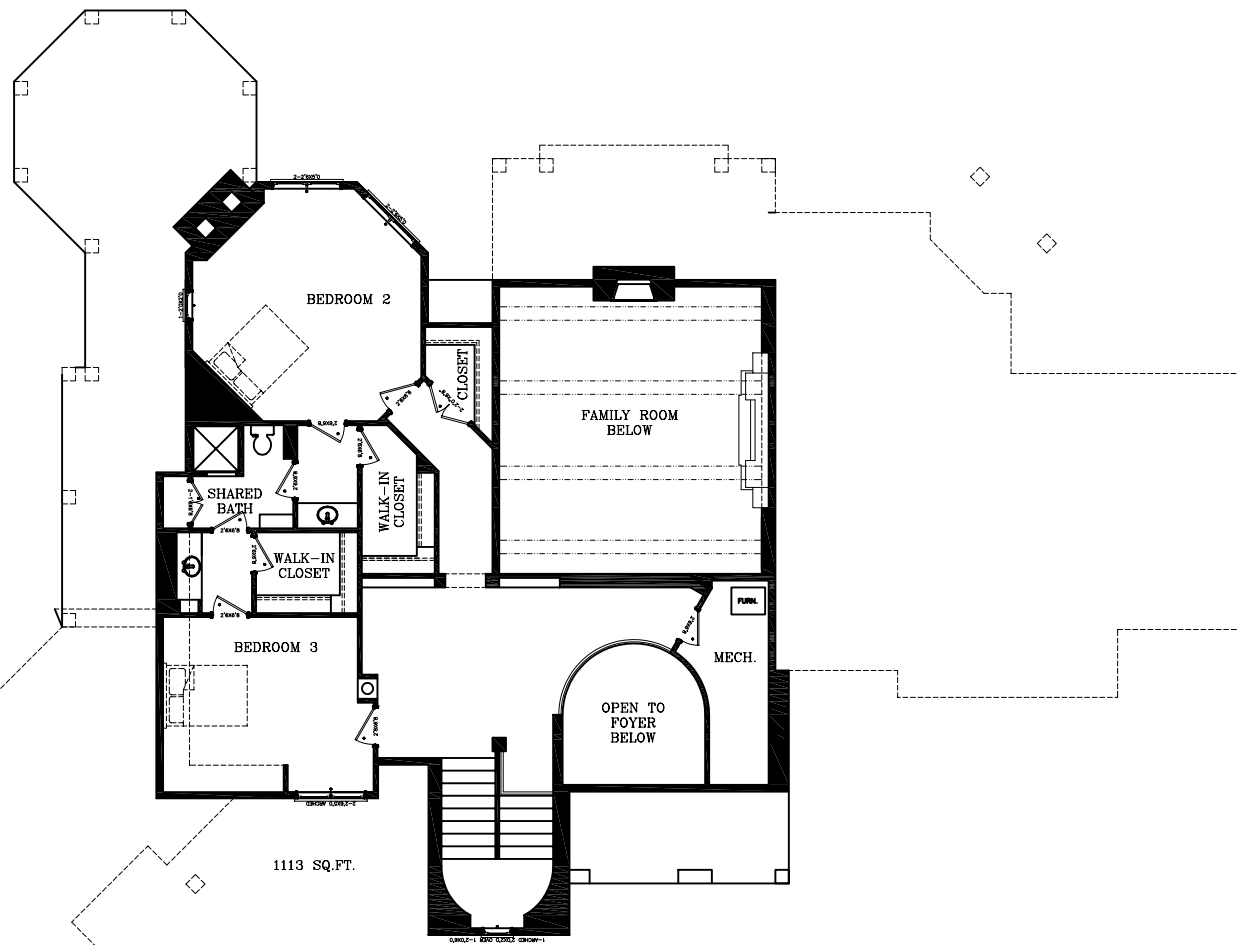

Parlot 1

1113 SQ.FT.

Second Floor

ROOM DIMENSIONS

CLOSET	5' X 7'1"
BEDROOM 2	17' X 17'3"
WALK-IN CLOSET	5'5" X 8'10"
SHARED BATH	7'6" X 7'8"
BEDROOM 3	14'6" X 13'
WALK-IN CLOSET	7'7" X 6'
COMMON AREA	14'11" X 12'8"

EuroWorldDesign