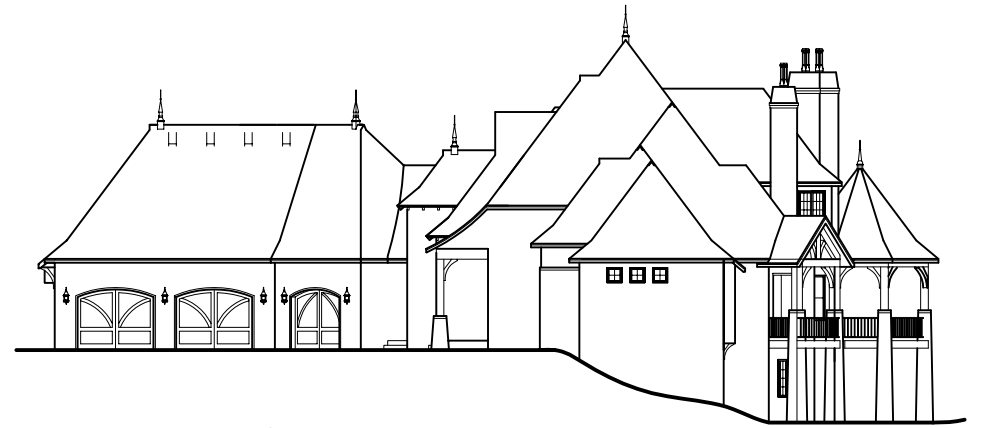

E4 RIGHT ELEVATION

EuroWorldDesign