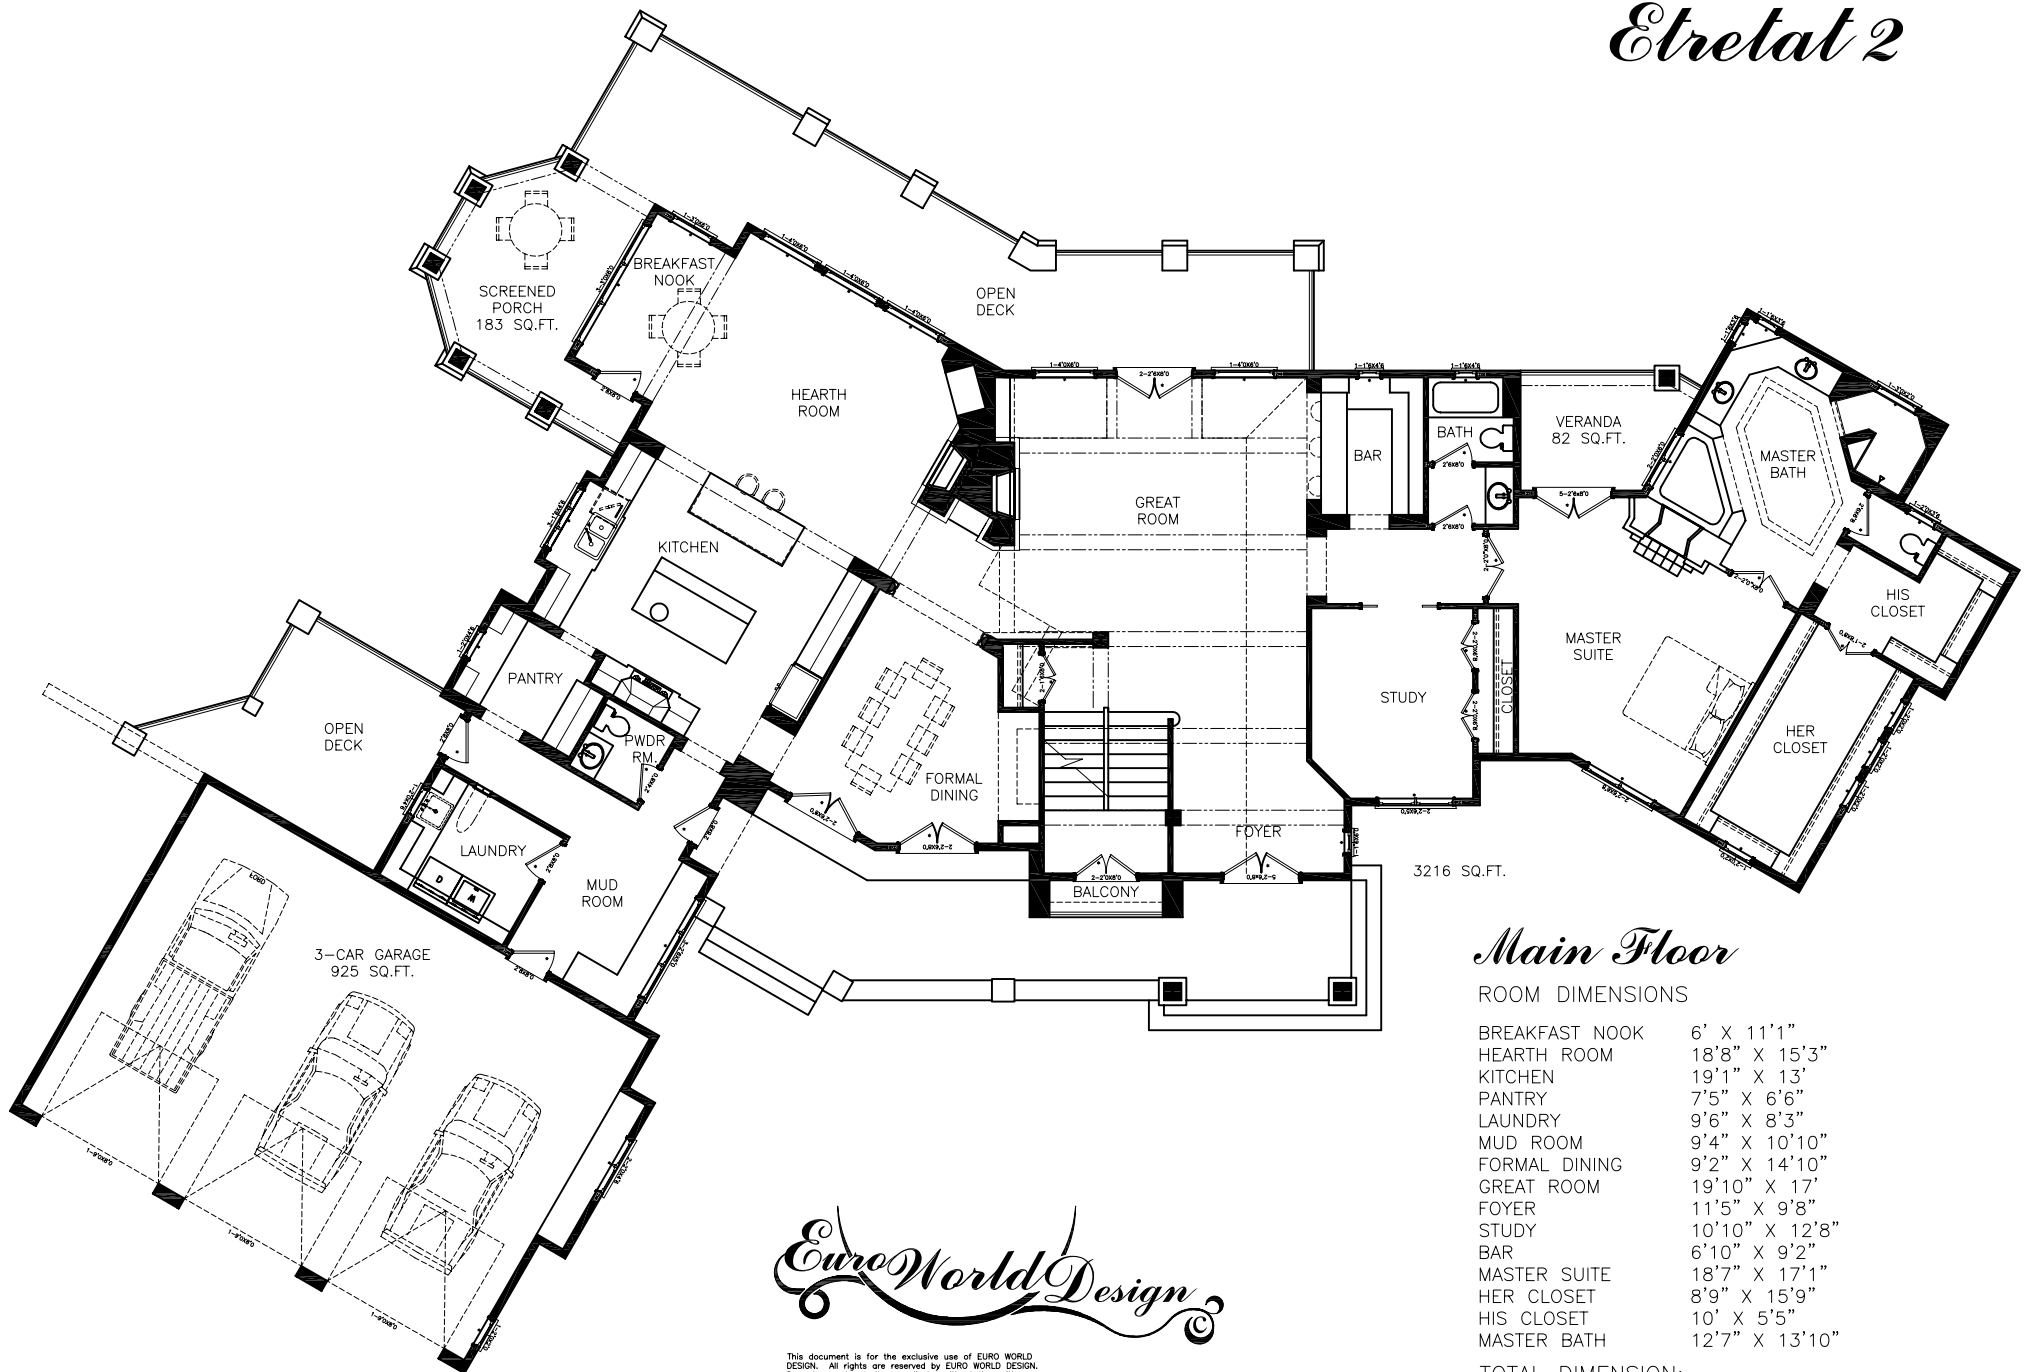

Etretat 2

3216 SQ.FT.

Main Floor

ROOM DIMENSIONS

BREAKFAST NOOK	6' X 11'1"
HEARTH ROOM	18'8" X 15'3"
KITCHEN	19'1" X 13'
PANTRY	7'5" X 6'6"
LAUNDRY	9'6" X 8'3"
MUD ROOM	9'4" X 10'10"
FORMAL DINING	9'2" X 14'10"
GREAT ROOM	19'10" X 17'
FOYER	11'5" X 9'8"
STUDY	10'10" X 12'8"
BAR	6'10" X 9'2"
MASTER SUITE	18'7" X 17'1"
HER CLOSET	8'9" X 15'9"
HIS CLOSET	10' X 5'5"
MASTER BATH	12'7" X 13'10"

TOTAL DIMENSION:
134'1" X 78'

EuroWorldDesign