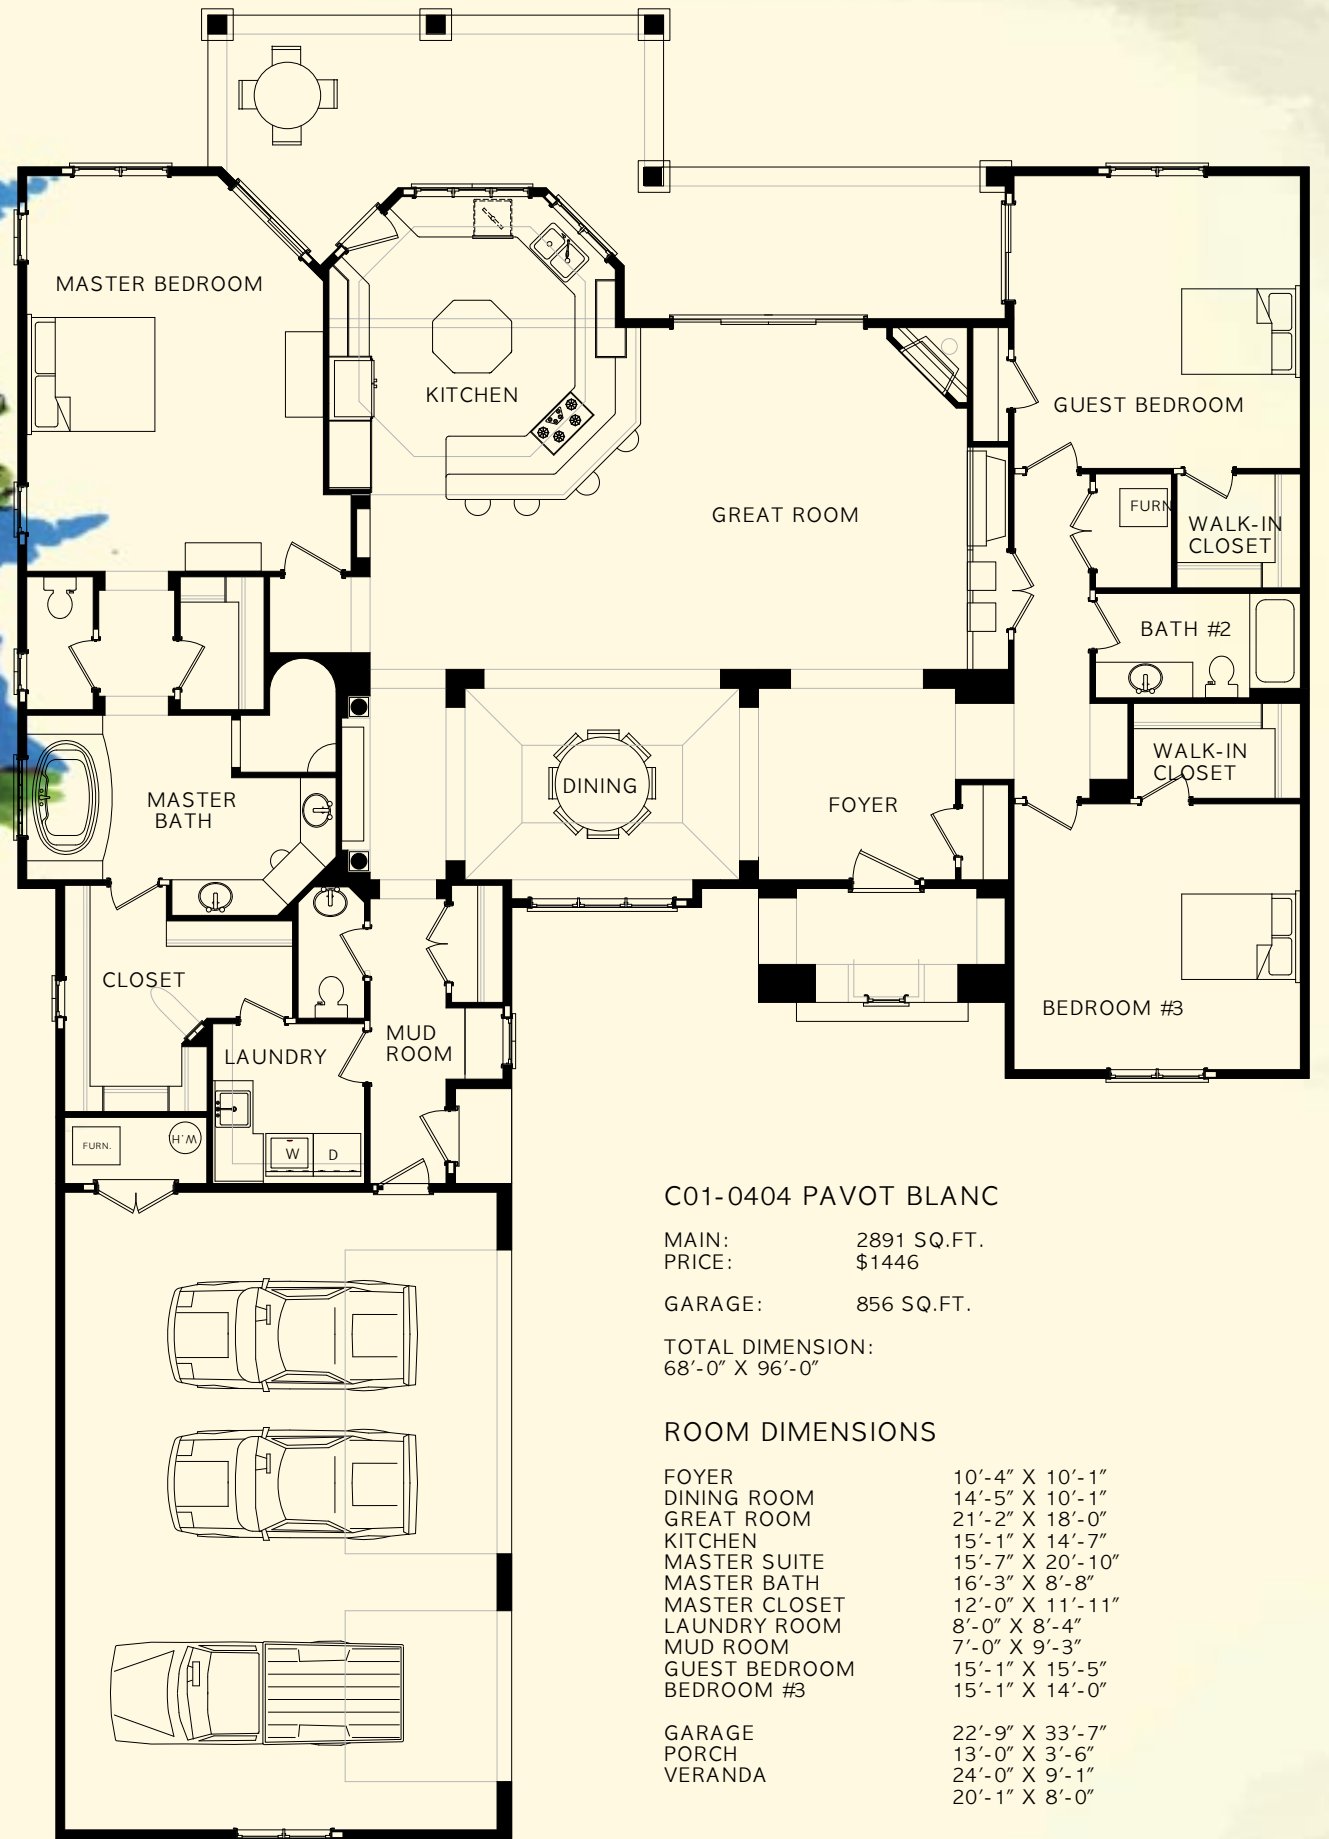

Pavot Blanc

C01-0404 PAVOT BLANC

MAIN: 2891 SQ.FT.
 PRICE: \$1446

GARAGE: 856 SQ.FT.

TOTAL DIMENSION:
 68'-0" X 96'-0"

ROOM DIMENSIONS

| | |
|---------------|------------------|
| FOYER | 10'-4" X 10'-1" |
| DINING ROOM | 14'-5" X 10'-1" |
| GREAT ROOM | 21'-2" X 18'-0" |
| KITCHEN | 15'-1" X 14'-7" |
| MASTER SUITE | 15'-7" X 20'-10" |
| MASTER BATH | 16'-3" X 8'-8" |
| MASTER CLOSET | 12'-0" X 11'-11" |
| LAUNDRY ROOM | 8'-0" X 8'-4" |
| MUD ROOM | 7'-0" X 9'-3" |
| GUEST BEDROOM | 15'-1" X 15'-5" |
| BEDROOM #3 | 15'-1" X 14'-0" |
| GARAGE | 22'-9" X 33'-7" |
| PORCH | 13'-0" X 3'-6" |
| VERANDA | 24'-0" X 9'-1" |
| | 20'-1" X 8'-0" |