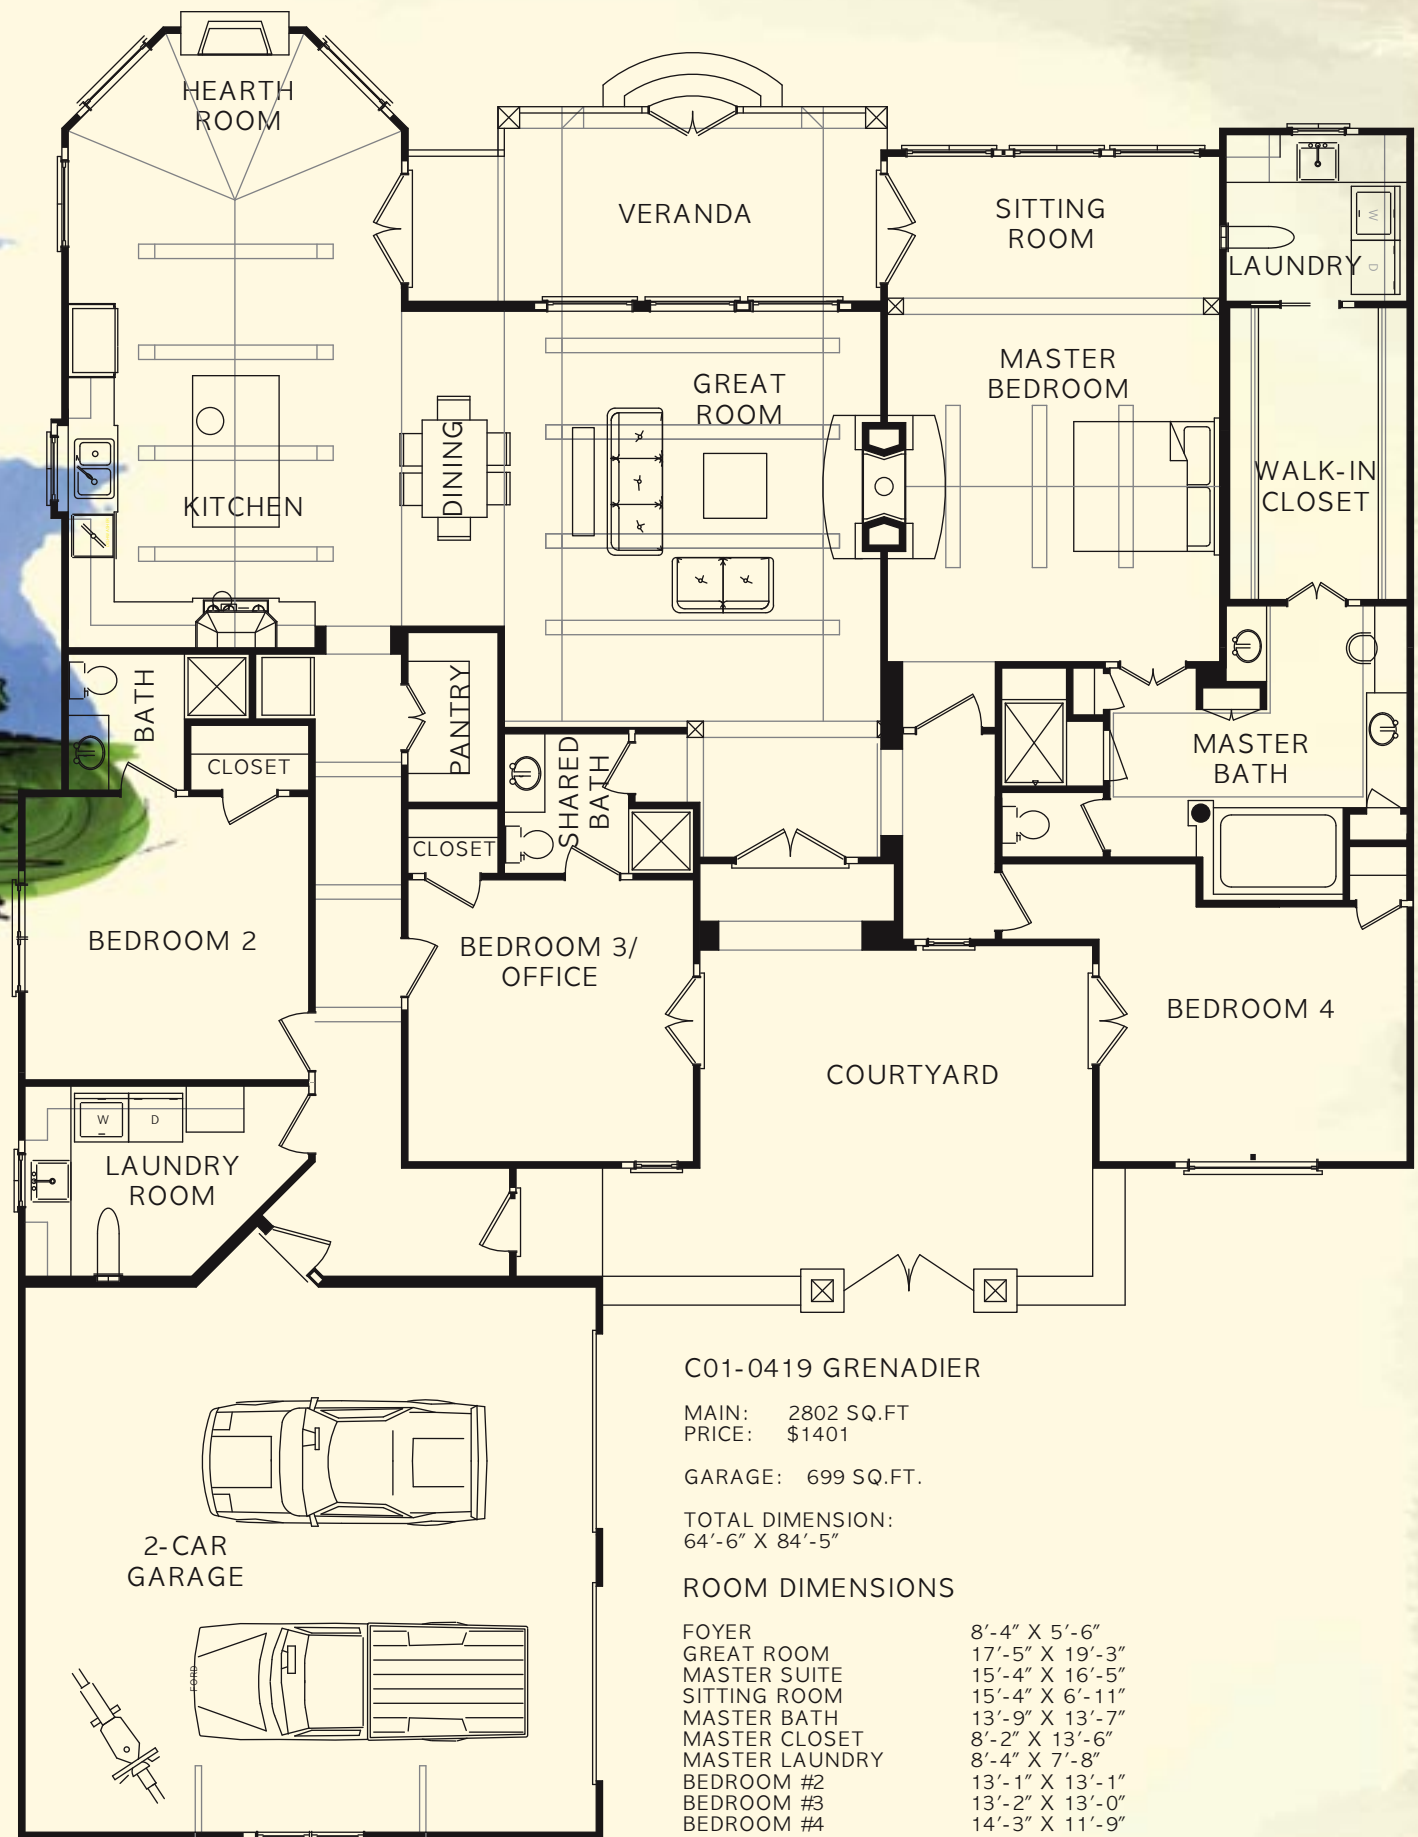

Grenadier

C01-0419 GRENADIER

MAIN: 2802 SQ.FT
PRICE: \$1401

GARAGE: 699 SQ.FT.

TOTAL DIMENSION:
64'-6" X 84'-5"

ROOM DIMENSIONS

FOYER	8'-4" X 5'-6"
GREAT ROOM	17'-5" X 19'-3"
MASTER SUITE	15'-4" X 16'-5"
SITTING ROOM	15'-4" X 6'-11"
MASTER BATH	13'-9" X 13'-7"
MASTER CLOSET	8'-2" X 13'-6"
MASTER LAUNDRY	8'-4" X 7'-8"
BEDROOM #2	13'-1" X 13'-1"
BEDROOM #3	13'-2" X 13'-0"
BEDROOM #4	14'-3" X 11'-9"
DINING ROOM	4'-9" X 14'-6"
KITCHEN	15'-5" X 15'-6"
HEARTH ROOM	15'-5" X 12'-10"
LAUNDRY ROOM	13'-1" X 8'-9"