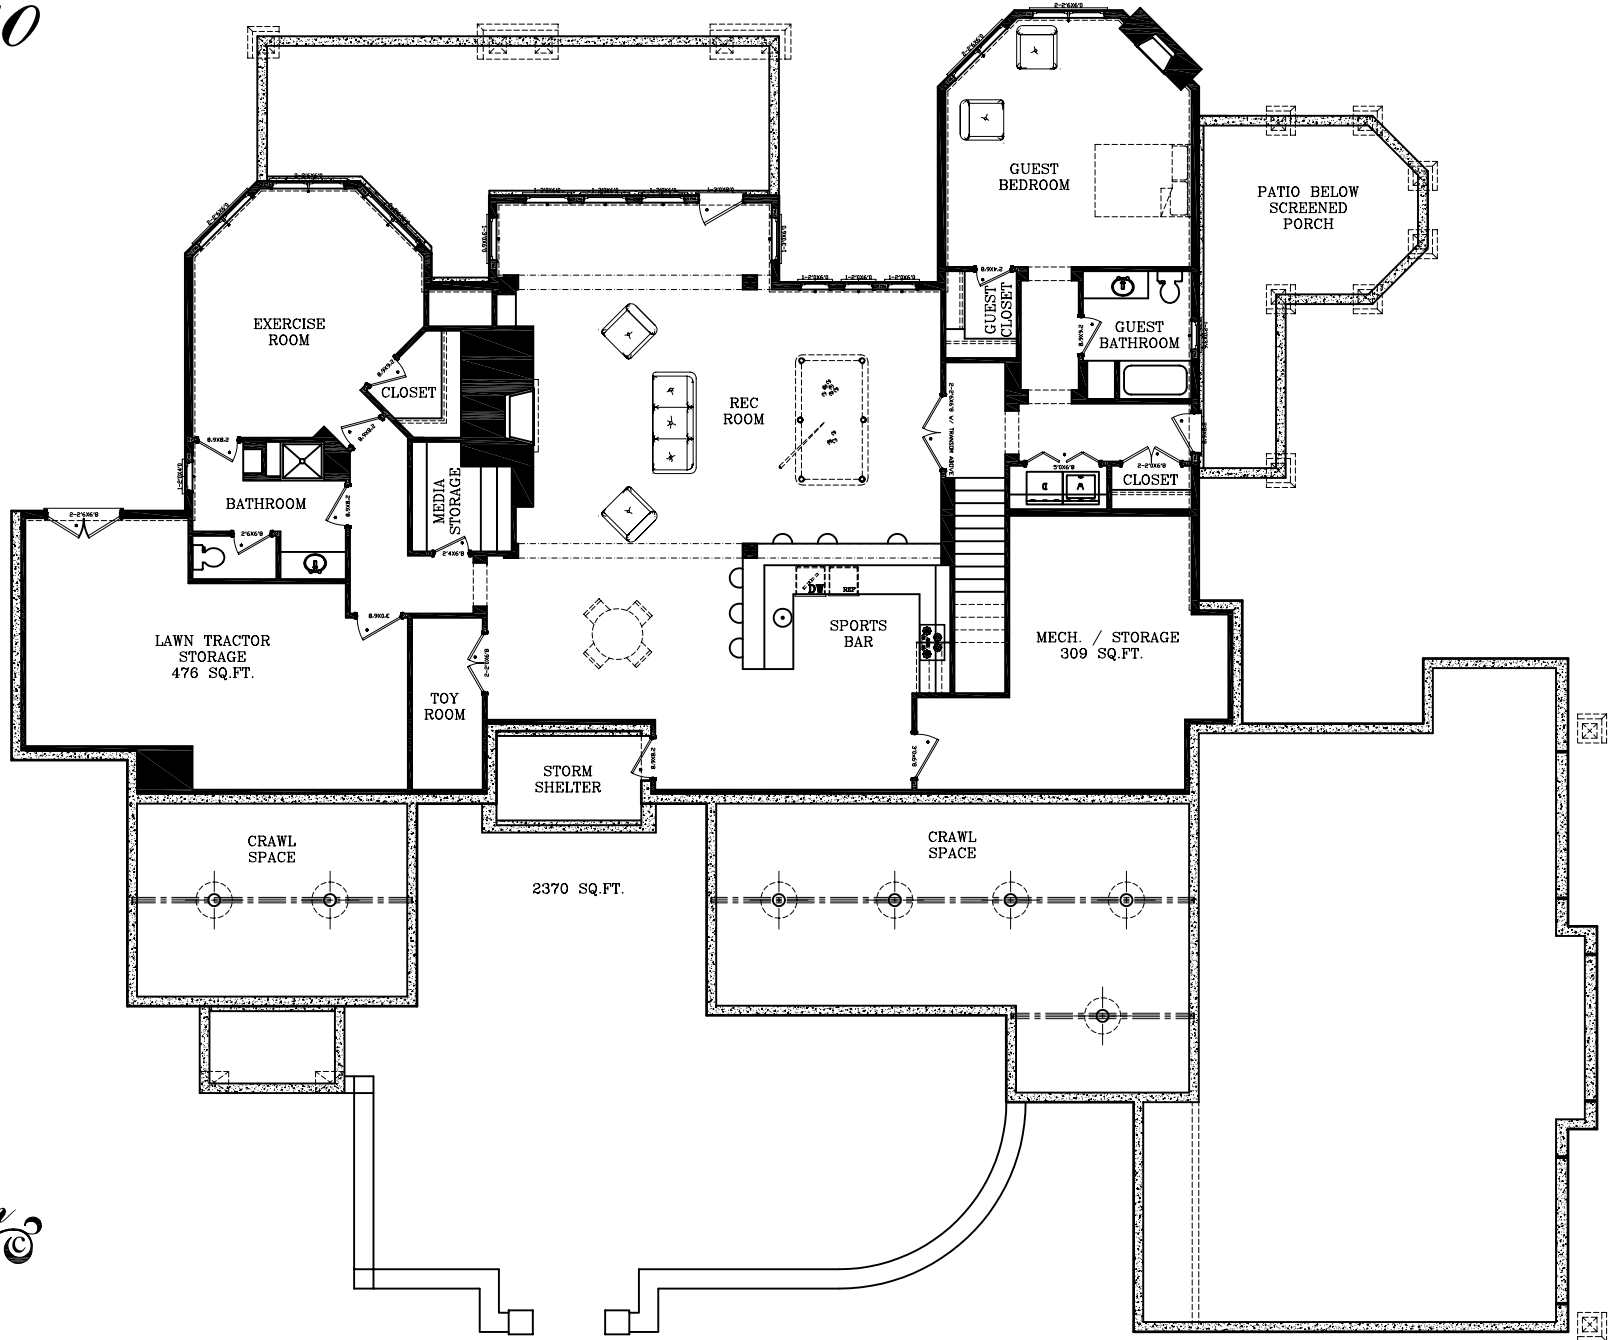

Grenadier 10

Basement

ROOM DIMENSIONS

EXERCISE ROOM	16'0" X 17'3"
BATHROOM	10'7" X 9'6"
TOY ROOM	4'11" X 11'11"
STORM SHELTER	10'8" X 5'10"
MEDIA STORAGE	6'11" X 7'7"
REC ROOM	29'5" X 17'7"
SPORTS BAR	13'9" X 10'4"
GUEST BEDROOM	17'0" X 17'3"
GUEST CLOSET	4'11" X 6'0"
GUEST BATHROOM	7'6" X 8'10"