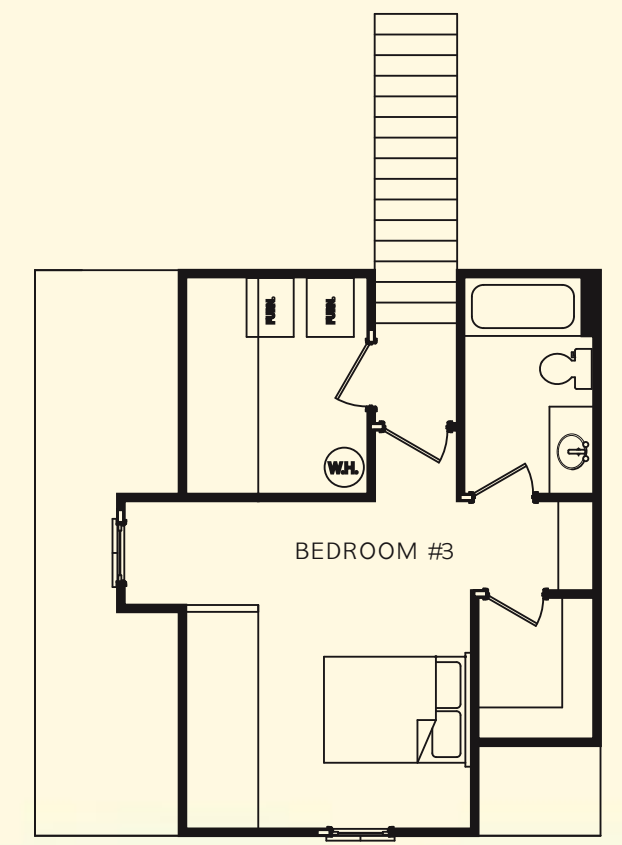

## C01-0407 ANGELIQUE

MAIN: 2231 SQ.FT.  
 SECOND: 415 SQ.FT.  
 TOTAL: 2646 SQ.FT.  
 PRICE: \$1323

GARAGE: 605 SQ.FT.

TOTAL DIMENSION:  
 59'-7" X 88'-9"

## ROOM DIMENSIONS

FOYER	6'-3" X 9'-2"
DINING ROOM	13'-0" X 13'-5"
GREAT ROOM	25'-3" X 18'-8"
KITCHEN	14'-0" X 13'-3"
LAUNDRY ROOM	8'-1" X 12'-5"
MASTER BEDROOM	15'-5" X 17'-5"
MASTER BATH	14'-11" X 6'-6"
MASTER CLOSET	14'-1" X 8'-7"
GUEST BEDROOM	14'-1" X 13'-11"
BEDROOM #3	12'-1" X 13'-11"
GARAGE	22'-11" X 23'-5"
PORCH	7'-8" X 5'-6"
COVERED VERANDA	15'-1" X 12'-0"
	14'-0" X 7'-0"